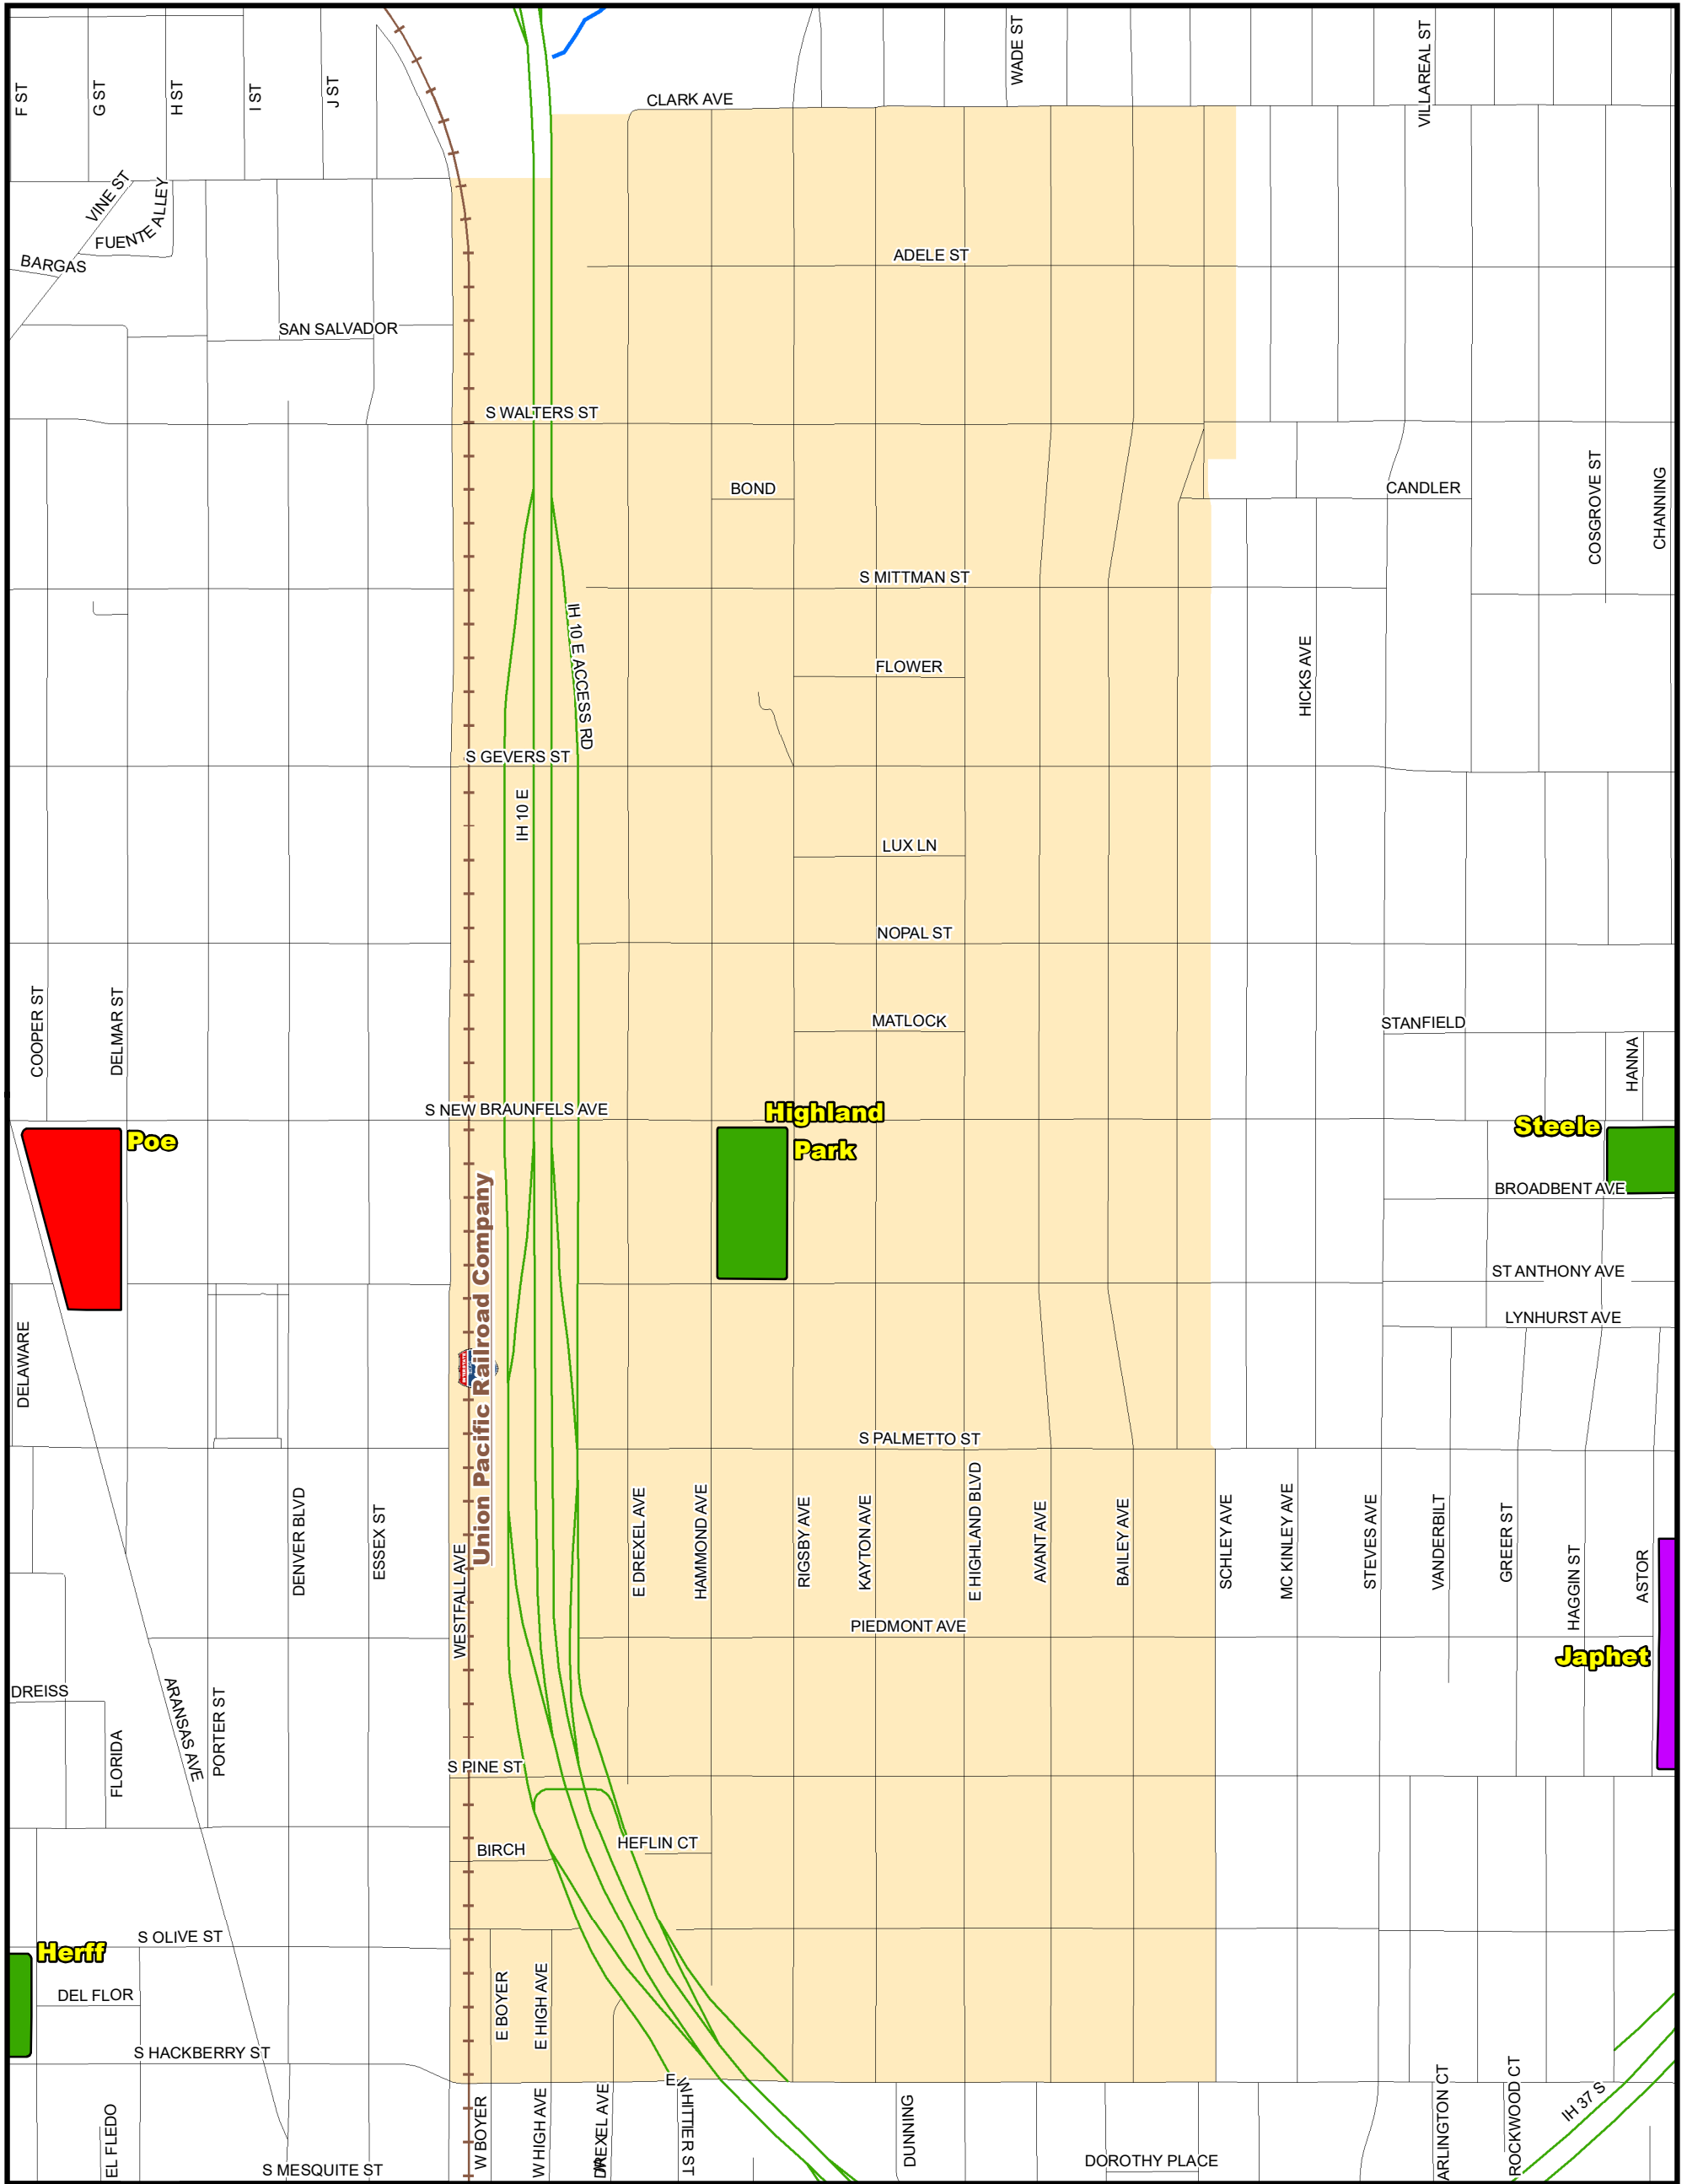

Attendance Boundary for 2021-2022

HIGHLAND PARK
Primary School
Grades Served: PK-6

635 RIGSBY AVE
SAN ANTONIO, TX 78210

LEGEND

1 inch equals 0.14 miles

Last Updated 2019-2020

SAISD Facilities		Route Features		Natural Features	
Facility_Type					
	Administrative		Early Childhood EC		Middle School
	Primary PK/K-5/6		PK/K-8 School		Rivers & Creeks
	Closed - Pending Reuse		High School		Water Bodies
	Special Program		Streets		Railroad Tracks